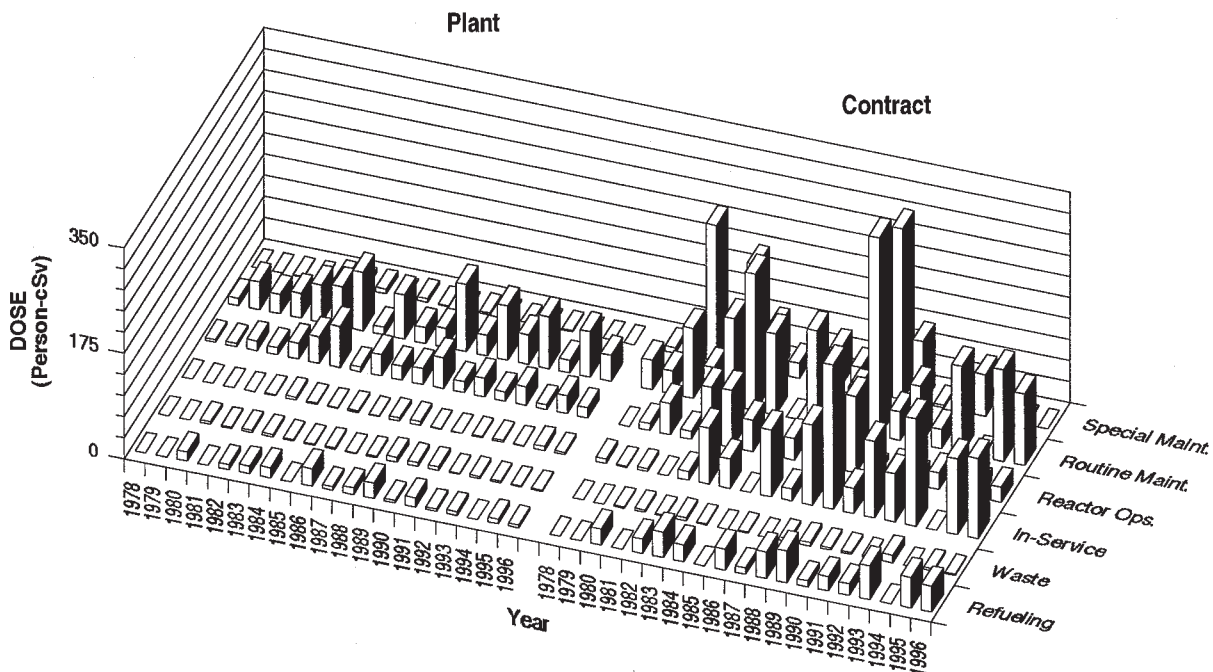

Breakdown by Job Function