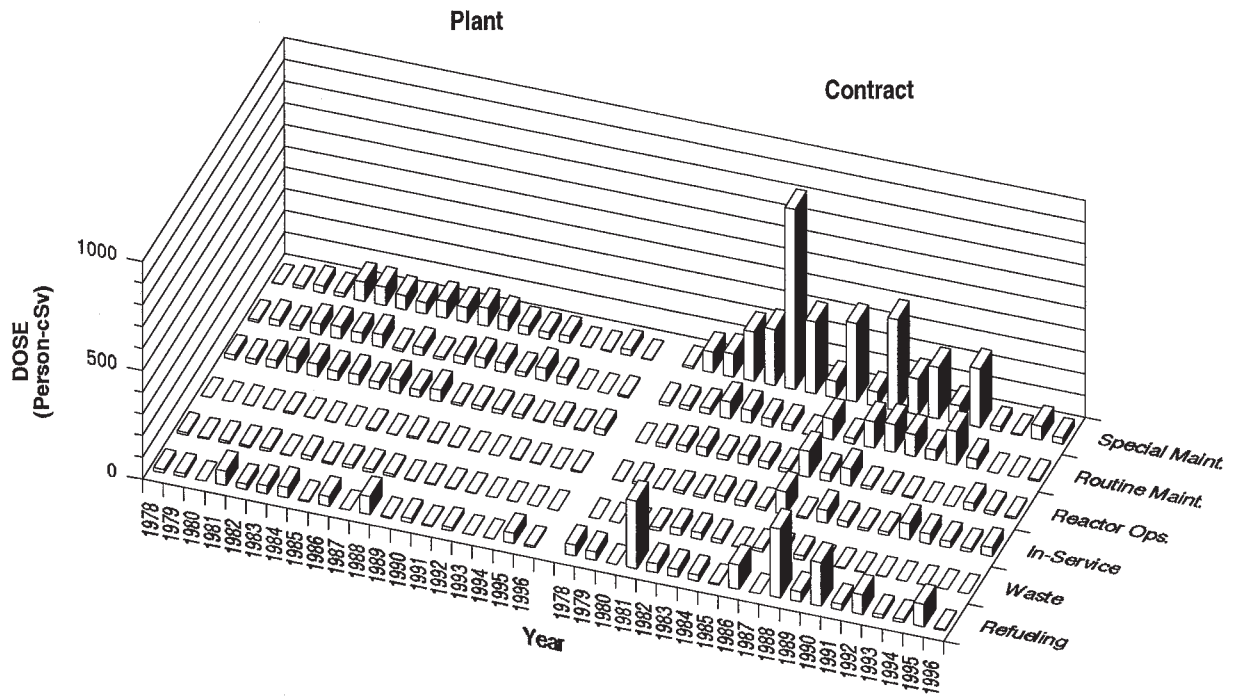

APPENDIX E*

Graphical Representation of Collective Dose Trends by Year and Job Function for Each Site

1973-1996

* Appendix E contains data on operating plants as well as plants which are no longer in commercial operation.

APPENDIX E ARKANSAS 1, 2

Dose-Performance Indicators

PWR

Breakdown by Job Function

APPENDIX E (continued)

BEAVER VALLEY 1, 2

Dose-Performance Indicators

PWR